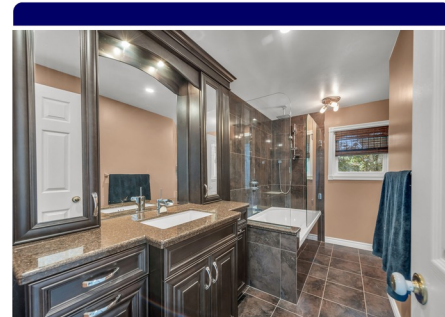

Property Information

- **Property Type:** Residential
- **Property Style:** 5 Level Sidesplit
- **Beds:** 3+1
- **Baths:** 2.5
- **Sq. Footage:** 3305 ft
- **Lot Size:** 7.27 acres
- **Year Built:** 1983
- **MLS®:** MLS