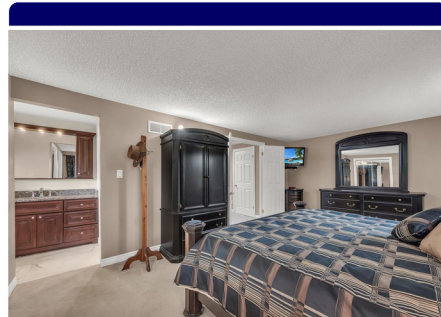

Property Information

- **Property Type:** Residential
- **Property Style:** 5 Level Sidesplit
- **Beds:** 3+1
- **Baths:** 2.5
- **Sq. Footage:** 3305 ft
- **Lot Size:** 7.27 acres
- **Year Built:** 1983
- **MLS®:** MLS