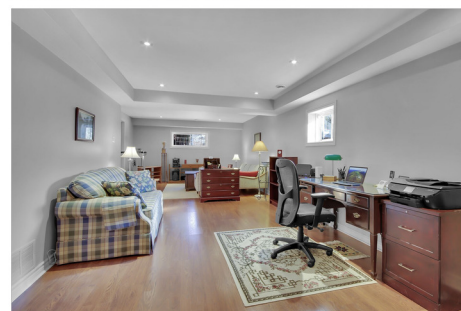

**2 Inverary Drive, Kanata, Ontario K2K 2R9**  
 Residential • 2 Storey • Beds: 3 • Baths: 2.5 • MLS®: xxxxxxxxxx

**\$819,900**

**The Joan Smith Real Estate Family**

[www.joansmith.com](http://www.joansmith.com)